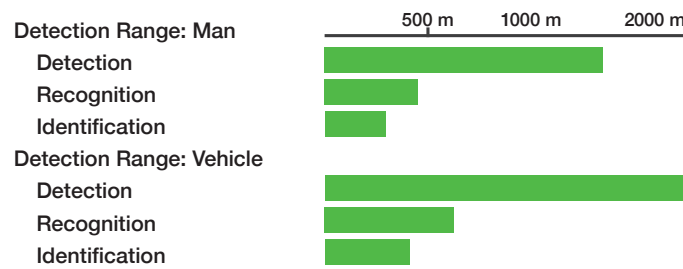

The Steiner Cinder is a sleek, modern, weapon-mounted thermal sensor that's ideal for the nighttime predator hunter. Seamlessly stream video to smartphone and tablet. Detect and engage targets day or night through vegetation and poor weather conditions. It features seamless integration with Google Maps for location tracking and geotagging. The Cinder has a rugged, durable design with integrated weapon mount.

Range performance estimated using the Johnson Criteria.

SPECIFICATIONS

Detector	
Detector Type	320 x 240, 12 µm pixels
Spectral Band	Long wave infrared 8-14 µm
NETD	60 mK
Optical Characteristics	
Focal Length	25 mm, 3x optical magnification
Focusable	Yes
Eye Relief	40 mm, adjustable diopter
Field of View	8.8° (H) x 6.7° (V)
Display	
Microdisplay	Full color OLED, SVGA (800 x 600)
Imaging	
Frame Rate	50 Hz
Digital Zoom	1-4x
Color Palettes	White Hot, Black Hot, Blues, Davfire, Fire, Greens, Jet, Reds, Viridis, Dusk, Teals, Inferno
Photo	✓
Video / Instant-on Video	✓
Pre-programmed reticles	✓
Memory	Internal 8 GB memory
Shutterless NUC	✓
Video Out	Via streaming to app
Picture-in-Picture Zoom	✓
Advanced Image Processing Algorithms	✓
Thermal Modes	Full, Gradient, Outline
Selective Coloring	✓
Stadiametric Rangefinder	✓
App	Both iOS and Android
WiFi	WiFi 802.11 b/g/n, H.264 and MPEG4 compression
Geotagging	Virtual waypoints, Google Maps integration
Power Supply	
Battery Type	(1) User-replaceable rechargeable 18650 battery or (2) non-rechargeable CR123A batteries
Battery Operating Time	>3 hours
Environmental	
Operating Temperature	-20°C to +50°C
Water Resistance	IP64
Physical Characteristics	
Dimensions	203 x 91 x 66 mm
Weight	715 g (with 2 CR123A batteries, without mount)