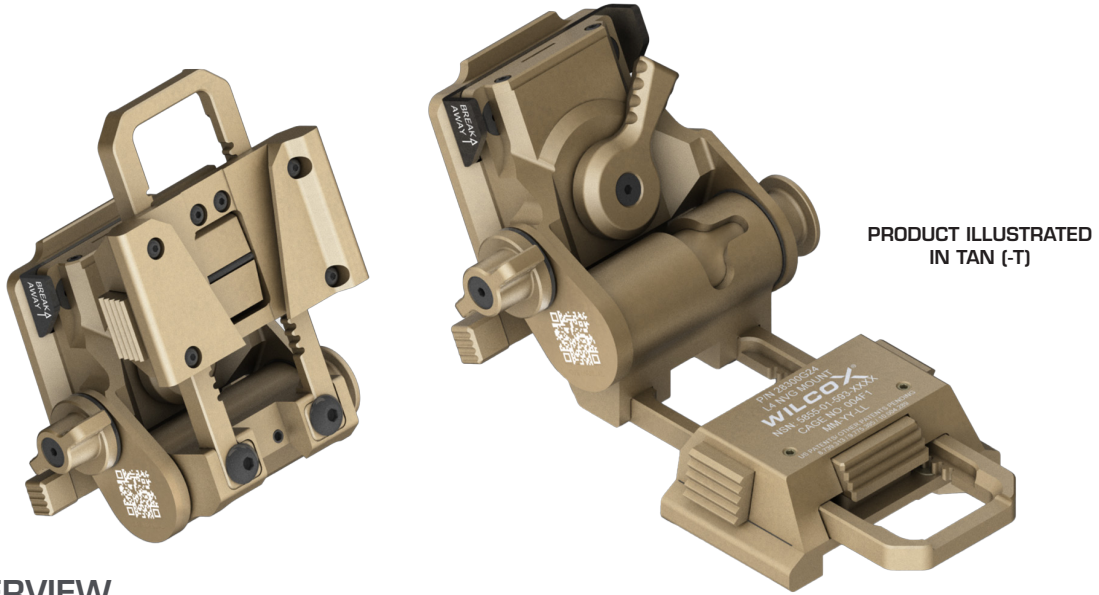

## BREAKAWAY NIGHT VISION GOGGLE MOUNT

### PRODUCT OVERVIEW

The Wilcox G24® low profile breakaway mount has become the industry standard for NVG mounting solutions. With a Dovetail shoe interface, the G24 offers near universal mounting compatibility. During the G24’s initial development, extensive operational input was considered and since its initial fielding, millions of operational hours have established Operator muscle memory. Pioneering the “breakaway” feature, safety is built into this mount’s design. Under stress, the mount will break away from the base, reducing the potential for neck injury. This mount can be summarized in one word – quality. With superior finish, attention to design, and functionality, the G24 optimizes the use of your NVG.

### SPECIFICATIONS

Dimensions: 9.9 cm L x 6.6 cm W x 6.1 cm H  
(3.9" L x 2.6" W x 2.4" H)  
Weight: 162 g (5.7 oz)  
Vertical Height Adjustment: 0.90"  
Fore/Aft Travel: >1.3"

Available Colors:  -T  -B

### FEATURES AND BENEFITS

- Maintains a very low profile on the helmet
- Ergonomic adjustments allow for one-handed operation
- Breakaway feature reduces the risk of neck injury
- Dovetail shoe interface securely locks NVGs into place
- Compatible with all Wilcox shrouds
- 5 Year Standard Limited Warranty